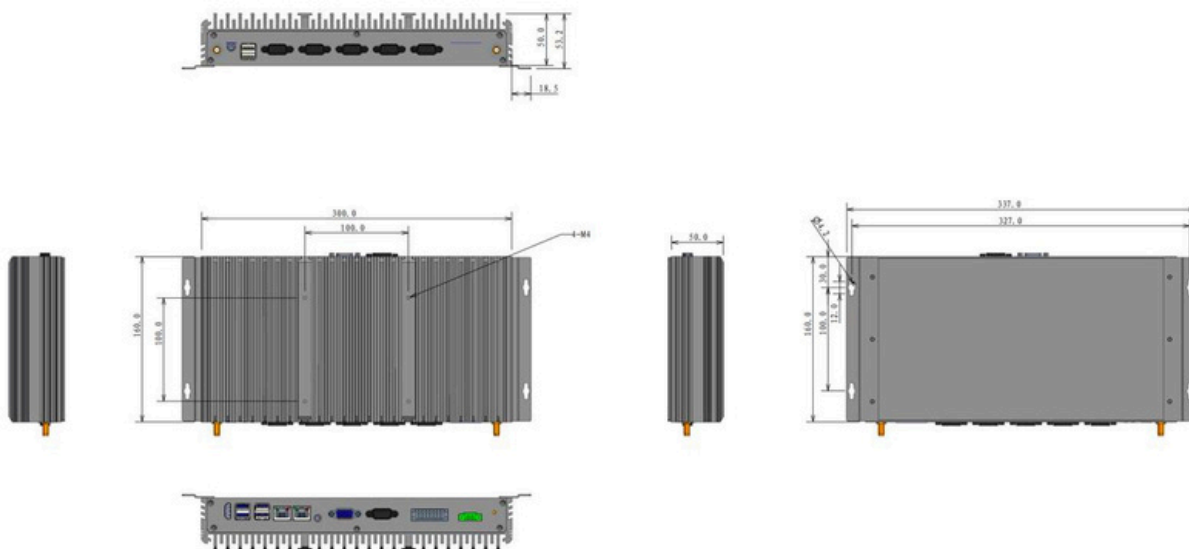

GUARDIAN BOX is an industrial PC equipped with an Intel® Bay Trail J1900 processor. Meeting the demands of harsh environments, the fanless design makes the UPC-306A extra reliable for applications in the machine building industry. In addition, the dual GbE LAN, 6 x serial ports, 6 x USB ports, make device connection and integration easy.

Specifications

Processor	CPU	Intel Baytrail-D Celeron J1900, 2.0~2.42GHz, 4cores, 4threads, 2M cache, 22nm, TDP 10W	
	Cooling System	Fanless	
	Memory	Single Socket, 4GB-8GB DDR3L	
	Storage	mSATA SSD Full Size + SATA 2.5 inch SSD	
	I/O ports	USB:	5xUSB2.0+1xUSB3.0, Type A
		COM:	6xRS232, DB9, 2*RS485 optional
		Dual Display:	HDMI(1920*1200 @60Hz)+VGA(1920*1080 @60Hz)
Audio:		1x Mic-in, 1x Line-out	
Network(LAN)	2x Intel i211 10/100/1000Mbps Ethernet		
Power Supply	Input Voltage	12V DC (3 Pin Phoenix Connector) , optional 9V-36V DC	
Control SW	Control SW	1x Power SW, AT/ATX optional	
OS Support	OS Support	Microsoft Windows 7/ Windows 10/ Windows 11/ Linux	
Environment	Operating Temperature	0°C~50°C (extend temperature optional)	
	Storage Temperature	-10°C~60°C (extend temperature optional)	
Mechanical	Dimensions	(W*D*H): 300x160x50mm With bracket: 337x160x53.2mm	
	Weight	N.W. 3.2KG Black High Strength Aluminum Alloy	
	Color	Black	
	Material	High Strength Aluminum	
	Certification	CE / RoHS	

Dimensions

Unit: mm

- Cable-less design and Board to Board design
- Highly compatible
- Modular design
- Easy operation: easy assembly and easy Maintenance
- Supports customization

Packing List	Ordering Information
1x UPC-306A	UPC-306A-1: J1900 Version
1x Power Adapter	Operating Systems
Optional accessories	WIN7 32bit 64bit ENG/CN
VESA Brackets	WIN10 32bit 64bit ENG/CN
Power Cable 3-pin 200cm	WIN11 32bit 64bit ENG/CN
	Linux Ubuntu 12.04/16.04/18.04