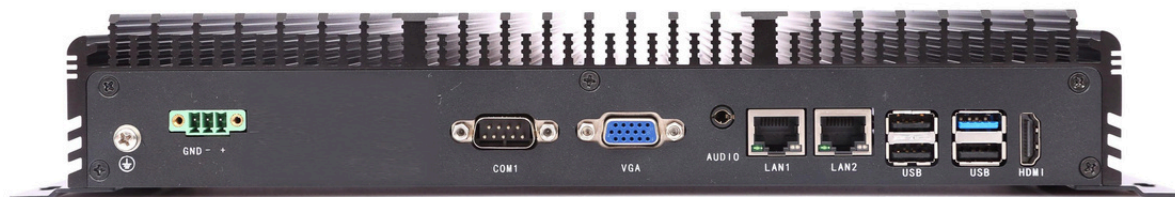

Features

- Intel Baytrail Celeron J1900 2.0-2.4GHz CPU
- Memory upto 8GB DDR3
- 1* SATA 2.5 inch SSD, 1*mSATA SSD socket
- Wireless Design
- Aluminum Chassis, Fanless Design
- DC 9~36V Wide Power Input

GUARDIAN BOX is an industrial PC equipped with an Intel® Bay Trail J1900 processor. Meeting the demands of harsh environments, the fanless design makes the UPC-306A extra reliable for applications in the machine building industry. In addition, the dual GbE LAN, 6 x serial ports, 6 x USB ports, make device connection and integration easy.

Specifications

Processor	CPU	Intel Baytrail-D Celeron J1900, 2.0~2.42GHz, 4cores, 4threads, 2M cache, 22nm, TDP 10W	
	Cooling System	Fanless	
	Memory	Single Socket, 4GB-8GB DDR3L	
	Storage	mSATA SSD Full Size + SATA 2.5 inch SSD	
	I/O ports	USB:	5xUSB2.0+1xUSB3.0, Type A
		COM:	6xRS232, DB9, 2*RS485 optional
		Dual Display:	HDMI(1920*1200 @60Hz)+VGA(1920*1080 @60Hz)
Audio:		1x Mic-in, 1x Line-out	
Network(LAN)	2x Intel i211 10/100/1000Mbps Ethernet		
Power Supply	Input Voltage	12V DC (3 Pin Phoenix Connector) , optional 9V-36V DC	
Control SW	Control SW	1x Power SW, AT/ATX optional	
OS Support	OS Support	Microsoft Windows 7/ Windows 10/ Windows 11/ Linux	
Environment	Operating Temperature	0°C~50°C (extend temperature optional)	
	Storage Temperature	-10°C~60°C (extend temperature optional)	
Mechanical	Dimensions	(W*D*H): 300x160x50mm With bracket: 337x160x53.2mm	
	Weight	N.W. 3.2KG Black High Strength Aluminum Alloy	
	Color	Black	
	Material	High Strength Aluminum	
	Certification	CE / RoHS	

Dimensions

Unit: mm

- Cable-less design and Board to Board design
- Highly compatible
- Modular design
- Easy operation: easy assembly and easy Maintenance
- Supports customization

Packing List	Ordering Information
1x UPC-306A	UPC-306A-1: J1900 Version
1x Power Adapter	Operating Systems
Optional accessories	WIN7 32bit 64bit ENG/CN
VESA Brackets	WIN10 32bit 64bit ENG/CN
Power Cable 3-pin 200cm	WIN11 32bit 64bit ENG/CN
	Linux Ubuntu 12.04/16.04/18.04